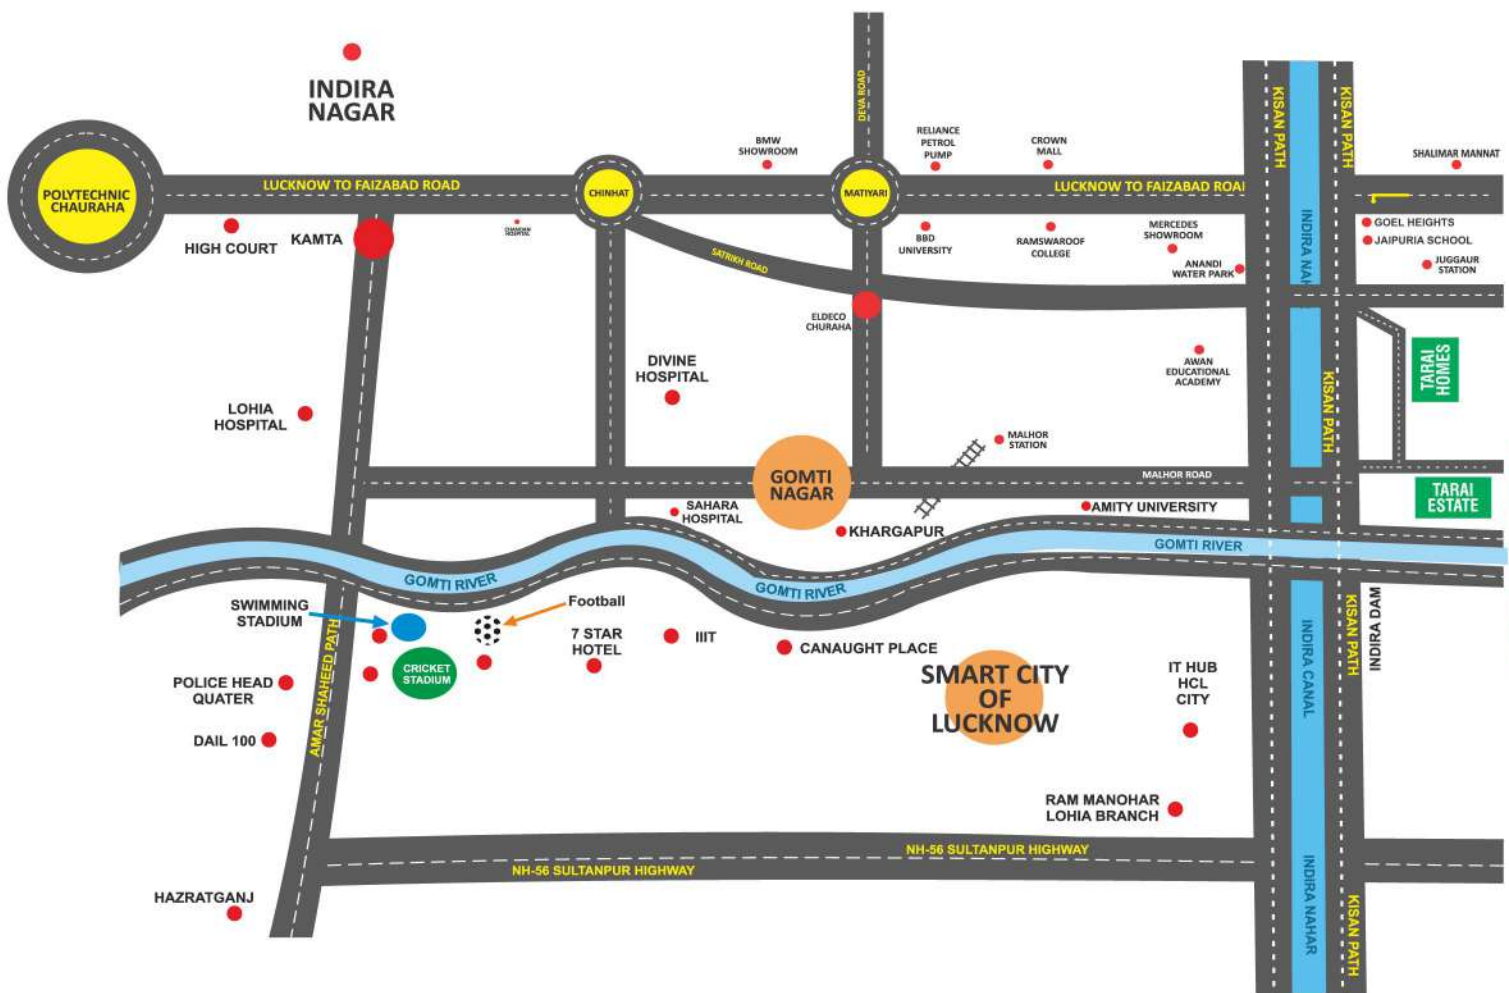

PROJECT LOCATION

- 05 minute drive from Faizabad Road
- 10 minute drive from BBD university
- 10 minute drive from Amity university
- 10 minute drive from Sahara Hospital
- 10 minute drive from Sultanpur Road
- 15 minute drive from Govt. Polytechnic

Location Map

TARAI ESTATE

Add.: Kisan Path, Mehora, Near Faizabad Road, Lucknow

 : www.taraihomes.com

TARAI HOMES INDIA PVT.LTD.

 : Office Address : C-29, Near Uttar Pradesh Urdu Academy, Vibhuti Khand, Gomti Nagar, Lucknow-226010

 : www.taraihomes.com |  : info@taraihomes.com

 : 0522-4067364

TARAI ESTATE

Add.: Kisan Path, Mehora, Near Faizabad Road, Lucknow

Features & Amenities

Electricity

Wide Road

Park

Shopping Complex Area

Plantation

Water Drainage

S.NO	SIZE	AREA	COLOUR
1	80' X 90'	7200	
2	80' X 80'	6400	
3	62'-6" X 80	5000	
4	72'-3" X 65	4700	
5	40 X 70	2800	
6	40 X 65	2600	
7	40 X 60	2400	
8	40 X 55	2200	
9	40 X 50	2000	
10	30 X 60	1800	
11	30 X 50	1500	
12	25 X 50	1250	
13	50 X 50	2500	
14	50 X 60	3000	
15	55 X 50	2750	
16	Commercial/Various Size		